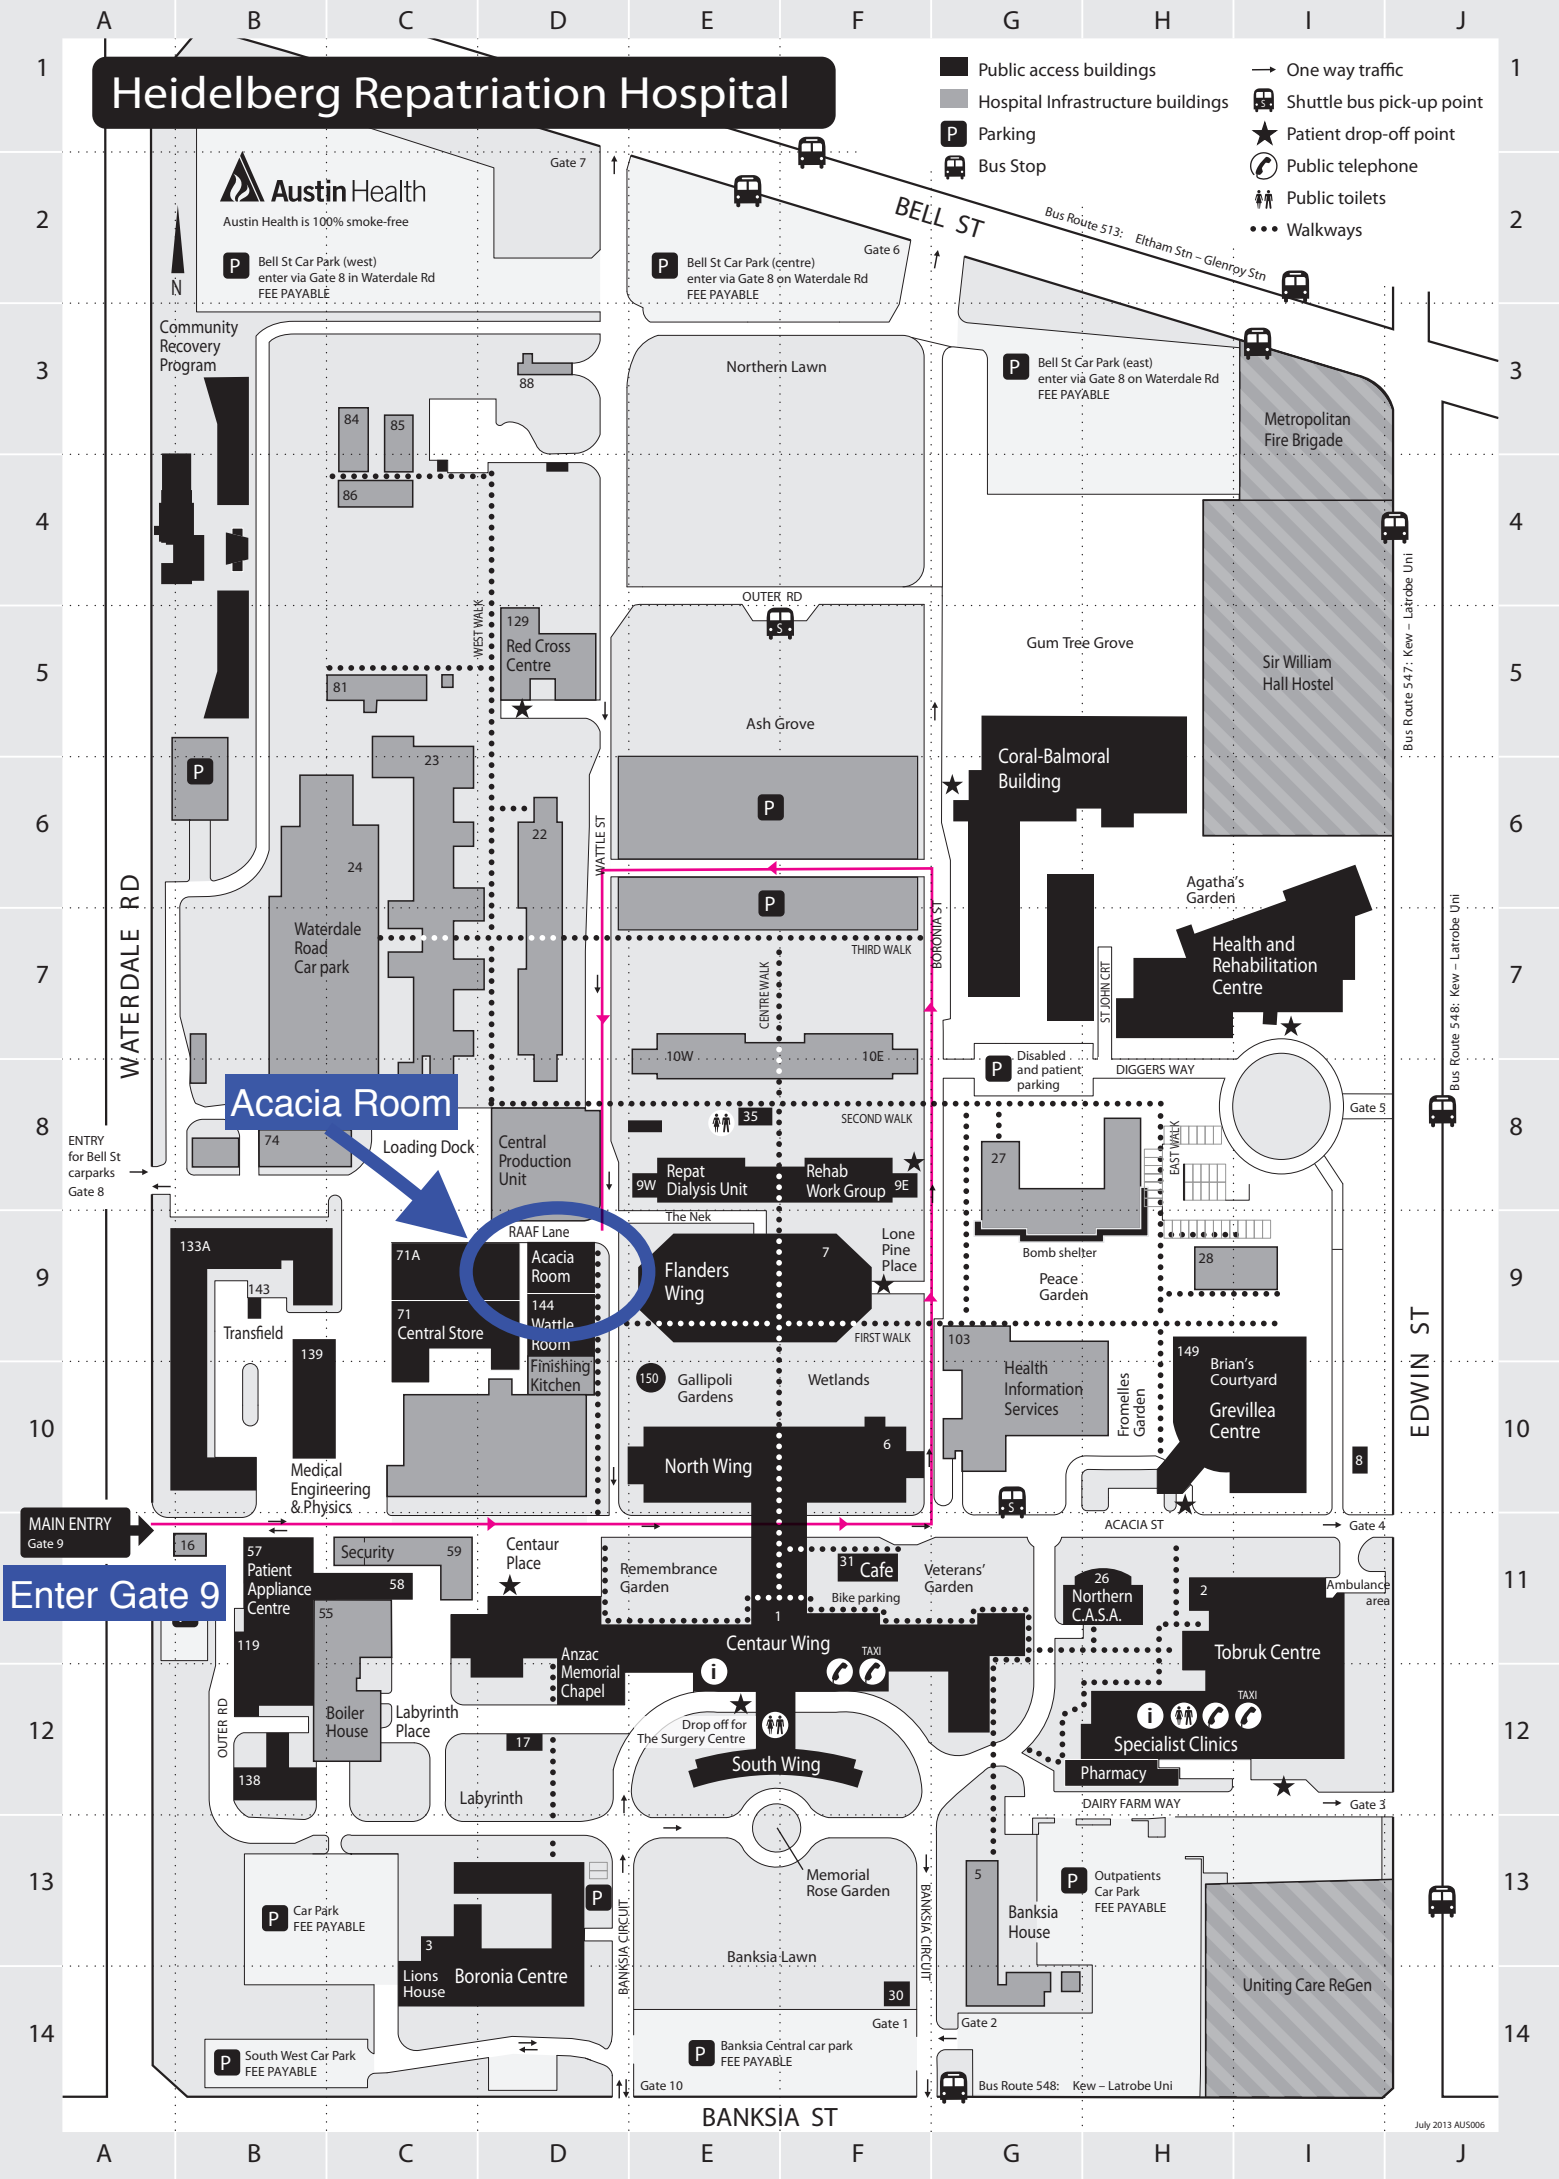

Heidelberg Repatriation Hospital

- Public access buildings
- Hospital Infrastructure buildings
- Parking
- Bus Stop
- One way traffic
- Shuttle bus pick-up point
- Patient drop-off point
- Public telephone
- Public toilets
- Walkways

Acacia Room

Enter Gate 9